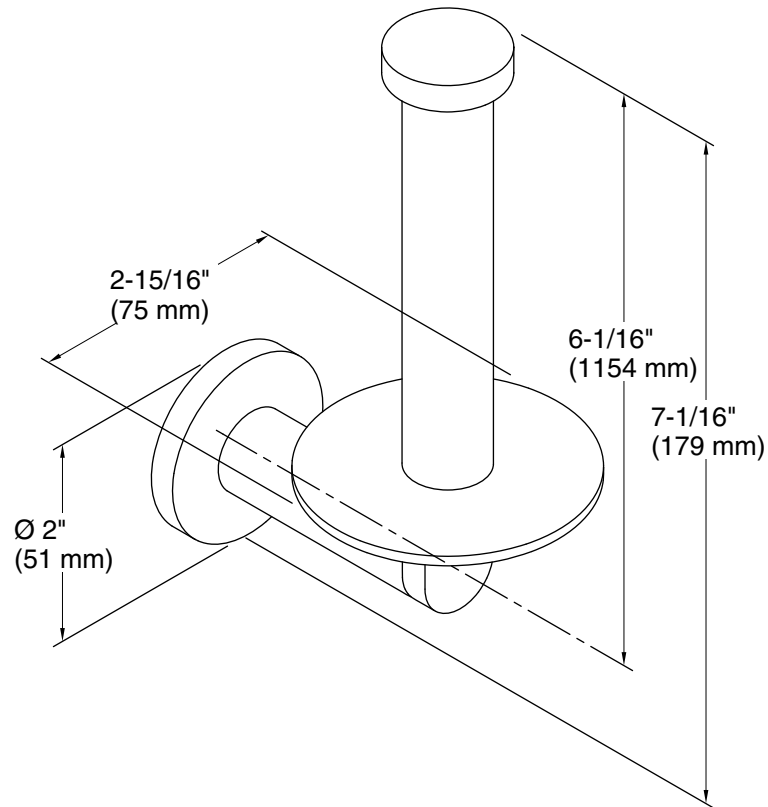

Composed™

Vertical toilet paper holder
K-73148

Features

- Vertical holder makes changing toilet paper quick and simple
- Coordinates with faucets and accessories in the Composed collection

Material

- Premium metal construction for durability and reliability
- KOHLER finishes resist corrosion and tarnishing

Technical Information

All product dimensions are nominal.

Material: Zinc, Brass

Notes

Install this product according to the installation guide.